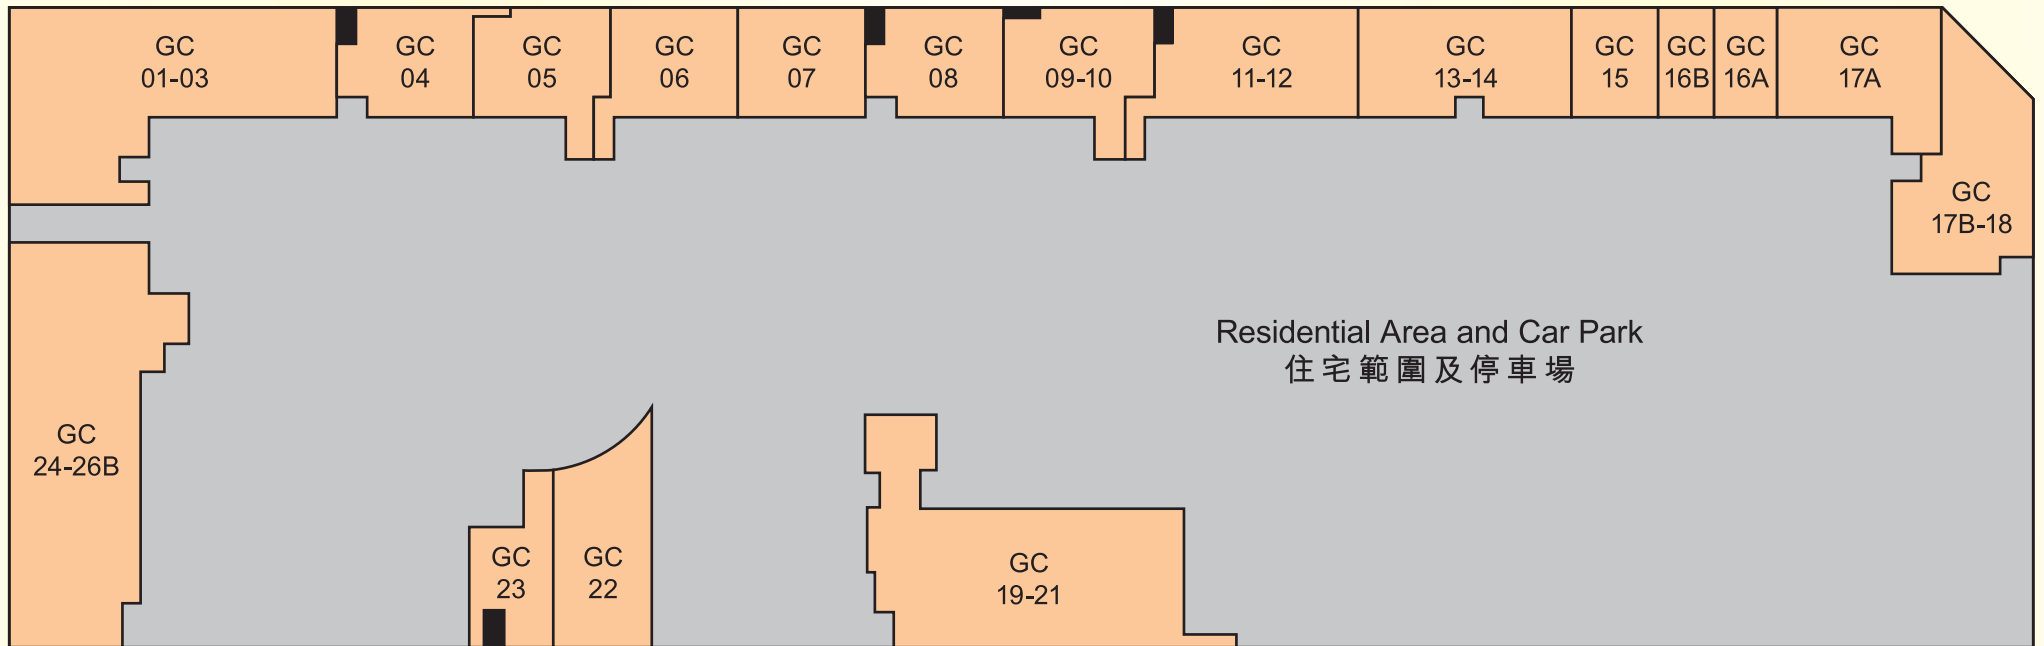

Tai On Street 太安街

Sai Wan Ho Health Centre
西灣河健康中心

Pedestrian Walkway 行人道

Pedestrian Walkway 行人道

Tai Hong Street 太康街

Pedestrian Walkway 行人道

Pedestrian Walkway 行人道

Pedestrian Walkway 行人道

Pedestrian Walkway 行人道

Pedestrian Walkway 行人道

Lei King Road 鯉景道

Pedestrian Walkway 行人道

Pedestrian Walkway 行人道

Pedestrian Walkway 行人道

Pedestrian Walkway 行人道

Lei King Road 鯉景道

Pedestrian Walkway 行人道

Pedestrian Walkway 行人道

Residential Area and Car Park
住宅範圍及停車場

Podium 平台

Podium 平台

Residential Area and Car Park
住宅範圍及停車場

Lei King Wan Sitting-out Area
鯉景灣休憩花園

Pedestrian Walkway 行人道