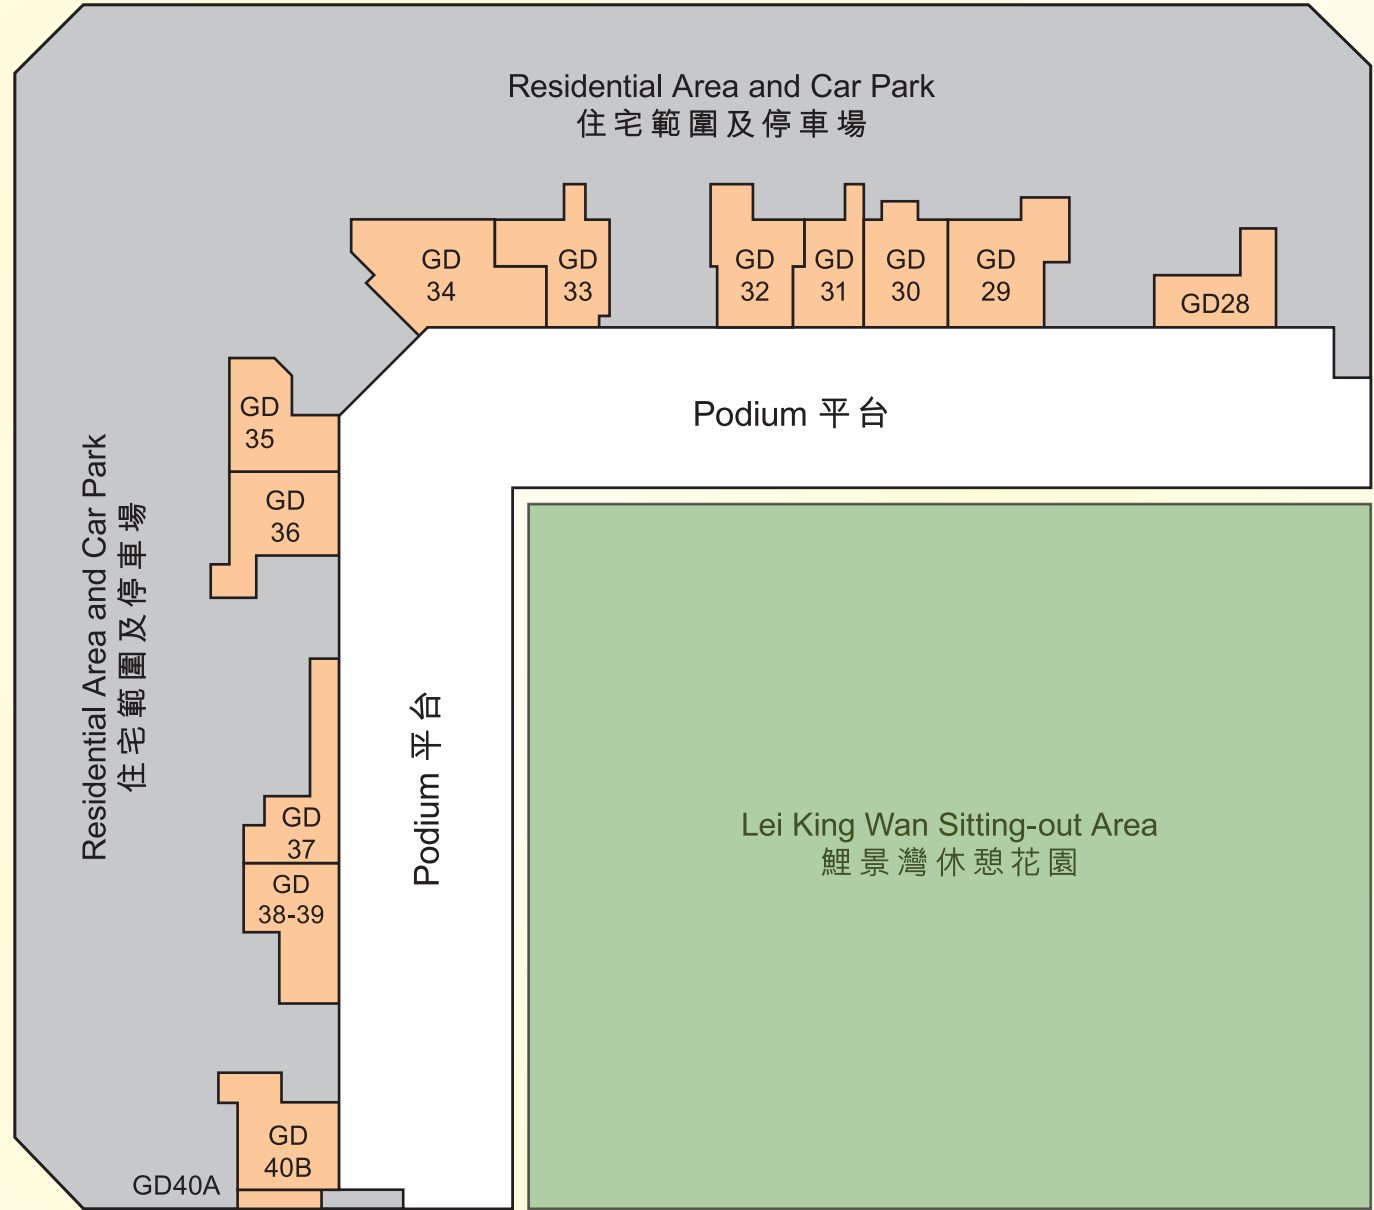

Tai On Street 太安街

Sai Wan Ho Health Centre
西灣河健康中心

Pedestrian Walkway 行人道

Pedestrian Walkway 行人道

Tai Hong Street 太康街

Pedestrian Walkway 行人道

Pedestrian Walkway 行人道

Pedestrian Walkway 行人道

Pedestrian Walkway 行人道

Pedestrian Walkway 行人道

Lei King Road 鯉景道

Pedestrian Walkway 行人道

Pedestrian Walkway 行人道

Pedestrian Walkway 行人道

Pedestrian Walkway 行人道

Lei King Road 鯉景道

Pedestrian Walkway 行人道

Pedestrian Walkway 行人道

Residential Area and Car Park
住宅範圍及停車場

Podium 平台

Podium 平台

Residential Area and Car Park
住宅範圍及停車場

Lei King Wan Sitting-out Area
鯉景灣休憩花園

Pedestrian Walkway 行人道

Pedestrian Walkway 行人道

SOHOeast Location Map

SOHOeast Location Map

To Kwun Tong 往觀塘
To Sam Ka Tsuen 往三家村

Sai Wan Ho Ferry Pier
西灣河碼頭

Marine Police Regional Headquarters
水警港口分區總部

Sai Wan Ho Harbour Park 西灣河海濱公園