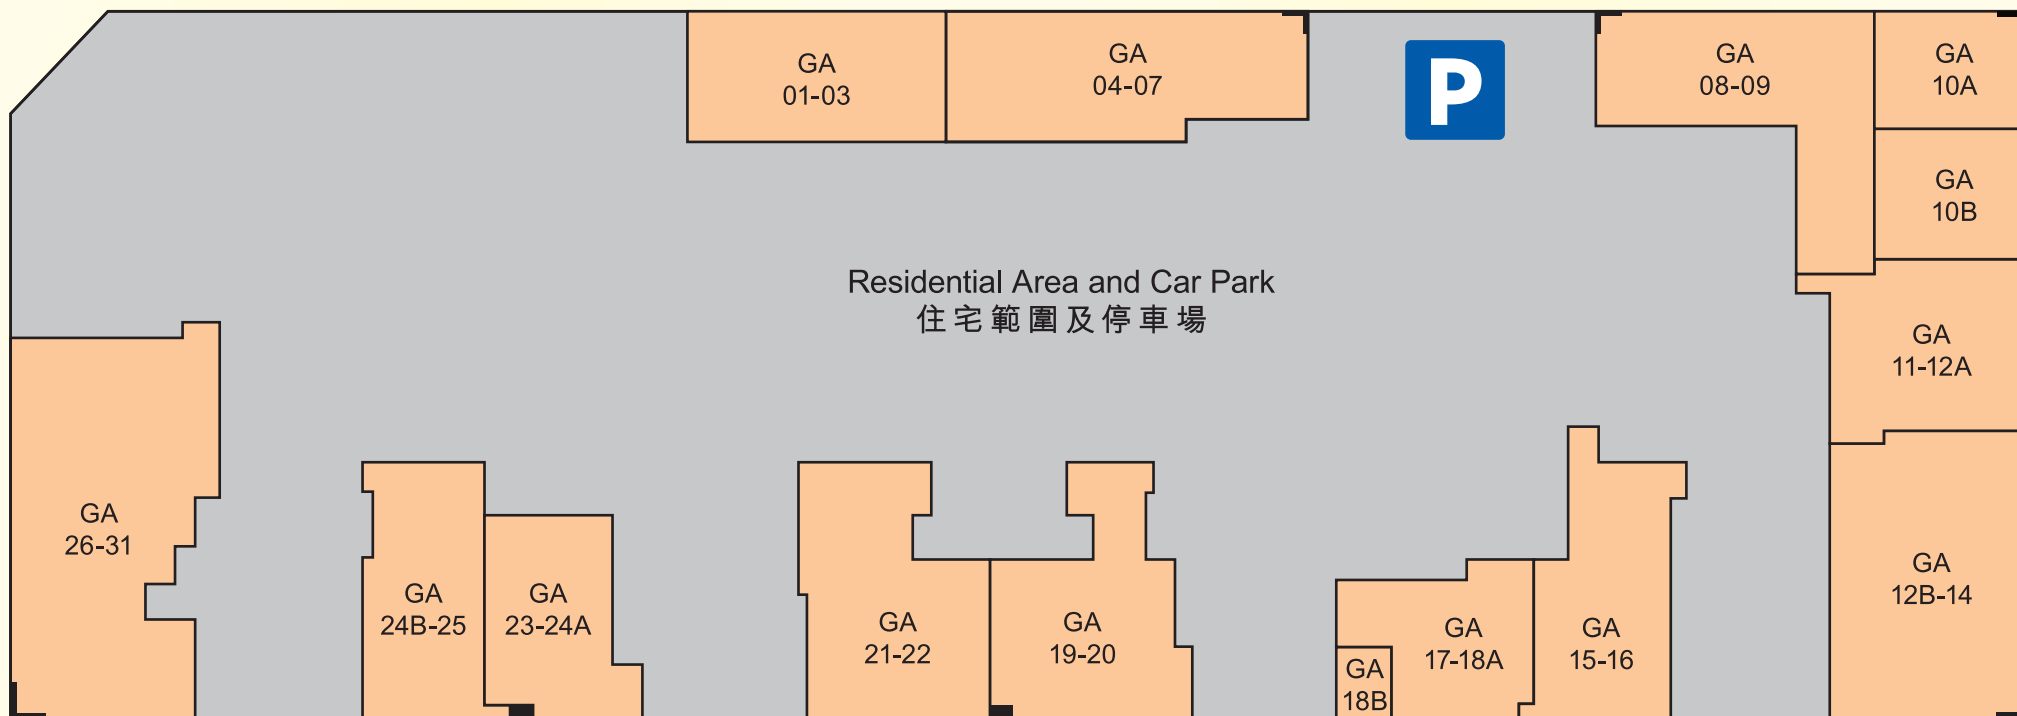

SOHOeast

Sai Wan Ho Harbour Park 西灣河海濱公園

Tai Hong Street 太康街

Pedestrian Walkway 行人道

Pedestrian Walkway 行人道

Pedestrian Walkway 行人道

Pedestrian Walkway 行人道

Pedestrian Walkway 行人道

Sai Wan Ho Ferry Pier
西灣河碼頭

Sai Wan Ho Harbour Park 西灣河海濱公園

Tai Hong Street 太康街

Pedestrian Walkway 行人道

Pedestrian Walkway 行人道

Pedestrian Walkway 行人道

SOHOeast Site C

Grand Promenade
嘉亨灣

Tai On Street 太安街

Sai Wan Ho Health Centre
西灣河健康中心

Pedestrian Walkway 行人道

Pedestrian Walkway 行人道

Tai Hong Street 太康街

Pedestrian Walkway 行人道

Pedestrian Walkway 行人道

Pedestrian Walkway 行人道