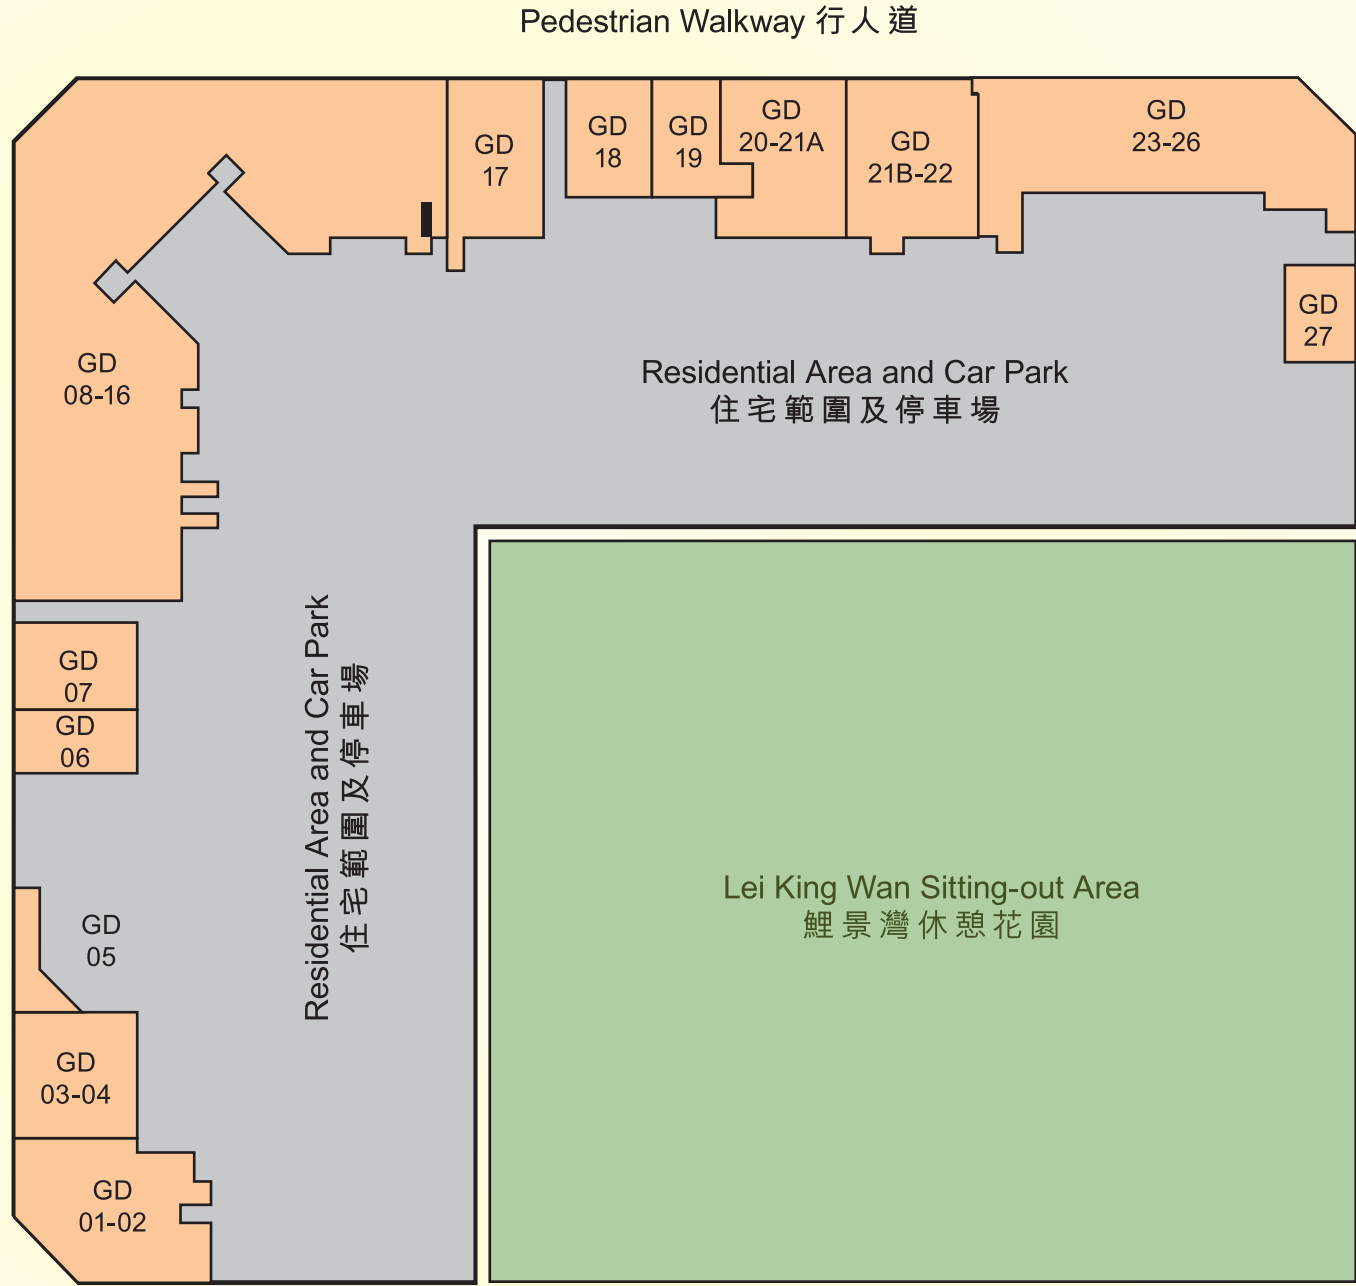

Sai Wan Ho Ferry Pier
西灣河碼頭

Sai Wan Ho Harbour Park 西灣河海濱公園

Tai Hong Street 太康街

Pedestrian Walkway 行人道

Pedestrian Walkway 行人道

Pedestrian Walkway 行人道

SOHOeast Site C

Grand Promenade
嘉亨灣

Tai On Street 太安街

Sai Wan Ho Health Centre
西灣河健康中心

Pedestrian Walkway 行人道

Pedestrian Walkway 行人道

Tai Hong Street 太康街

Pedestrian Walkway 行人道

Pedestrian Walkway 行人道

Pedestrian Walkway 行人道

Pedestrian Walkway 行人道

Pedestrian Walkway 行人道

Lei King Road 鯉景道

Pedestrian Walkway 行人道

Pedestrian Walkway 行人道

Pedestrian Walkway 行人道

Pedestrian Walkway 行人道

Lei King Road 鯉景道

Pedestrian Walkway 行人道

Pedestrian Walkway 行人道

Residential Area and Car Park
住宅範圍及停車場

Podium 平台

Podium 平台

Residential Area and Car Park
住宅範圍及停車場

Lei King Wan Sitting-out Area
鯉景灣休憩花園

Pedestrian Walkway 行人道